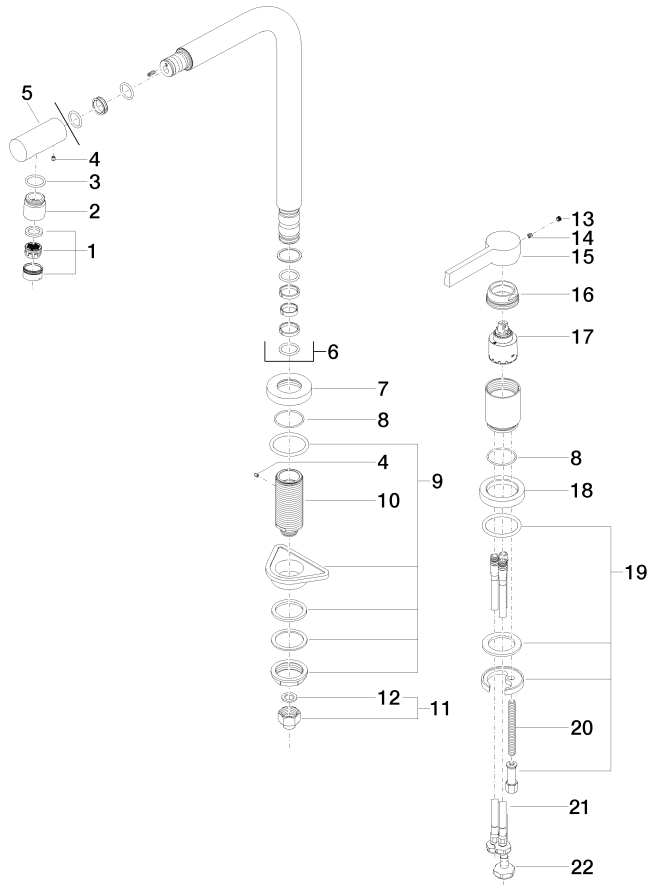

32 800 790

- 235mm projection
- pivotable spout 360°
- spout, end-piece with 20° rotation
- air-enriched flow
- height of mixer 337 mm
- height up to aerator 297 mm
- individual rosettes Ø 55mm
- hole diameter spout 35 mm
- single-lever mixer hole diameter 35 mm
- 2 x pressure hose with 3/8" cap nut
- max. flow 5.7 l/min at 3 bar flow pressure
- lead-free
- This product can help a building meet the requirements of Green Building Rating Systems, e.g. LEED®, BREEAM®, DGNB

Operating unit can be positioned freely.

	Chrome	32 800 790-00 0010
	Brushed Platinum	32 800 790-06 0010
	Platinum	32 800 790-08 0010
	Dark Chrome	32 800 790-19 0010
	Brushed Durabronze (23kt Gold)	32 800 790-28 0010
	Brushed Champagne (22kt Gold)	32 800 790-46 0010
	Champagne (22kt Gold)	32 800 790-47 0010
	Brushed Chrome	32 800 790-93 0010
	Brushed Dark Platinum	32 800 790-99 0010

## ELIO Two-hole mixer with individual rosettes - Chrome

---

ELIO

32 800 790

### Certificates

---

IAPMO\_N-4976.    IAPMO\_4976 (3).    IAPMO\_6397.

32 800 790

32 800 790

Spare parts list

No.	Item Number	Name	Quantity used	Delivery time
1	90 23 01 026 08-00	aerator	1	10
2	09 24 04 164 10-00	nipple	1	10
3	09 14 10 100 90	seal	1	2
4	09 31 11 044 90	pin	2	2
5	09 24 04 163 10-00	nipple	1	10
6	90 28 22 188 00-00	spout	1	10
7	09 27 79 001-00	rosette	1	10
8	09 14 10 102 90	seal	2	2
9	04 23 10 044 01 90	fixing set	1	2
10	09 30 01 094 10-00	adaptor	1	10
11	04 24 04 166 10 90	nipple	1	2
12	90 14 20 002 00 90	seal	1	2
13	90 31 20 109 00 90	plug	1	2
14	90 31 11 030 00 90	pin	1	2
15	09 20 79 040-00	handle	1	10
16	09 24 04 141-00	nut	1	10
17	90 15 05 045 00 90	cartridge	1	2
18	09 28 10 111-00	rosette	1	10
19	04 30 11 038 00 90	fixing set	1	2
20	09 31 11 011 90	pin	1	2
21	04 30 04 106 00 90	hose	2	2
22	04 30 04 019 00 90	hose	1	2