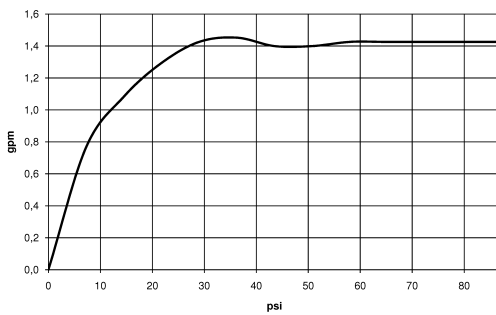

32 800 790

- 235mm projection
- pivotable spout 360°
- spout, end-piece with 20° rotation
- air-enriched flow
- height of mixer 337 mm
- height up to aerator 297 mm
- individual rosettes Ø 55mm
- hole diameter spout 35 mm
- single-lever mixer hole diameter 35 mm
- 2 x pressure hose with 3/8" cap nut
- max. flow 5.7 l/min at 3 bar flow pressure
- lead-free
- This product can help a building meet the requirements of Green Building Rating Systems, e.g. LEED®, BREEAM®, DGNB

**Recommended miscellaneous**

**AIR SWITCH Control button - Chrome** 10 713 970-00

**Recommended miscellaneous**

**Dispenser with rosette - Chrome** 82 444 970-00

32 800 790

**Flow rate chart**

**Codes & Standards**