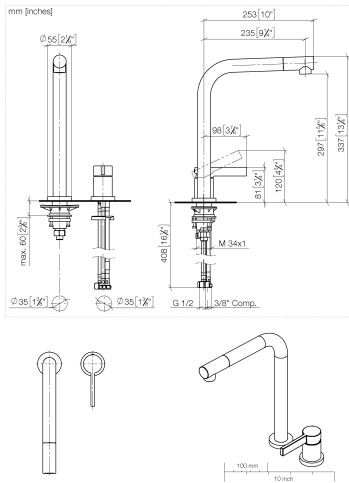

32 800 790

- 235mm projection
- pivotable spout 360°
- spout, end-piece with 20° rotation
- air-enriched flow
- height of mixer 337 mm
- height up to aerator 297 mm
- individual rosettes Ø 55mm
- hole diameter spout 35 mm
- single-lever mixer hole diameter 35 mm
- 2 x pressure hose with 3/8" cap nut
- max. flow 5.7 l/min at 3 bar flow pressure
- lead-free
- This product can help a building meet the requirements of Green Building Rating Systems, e.g. LEED®, BREEAM®, DGNB

**Recommended miscellaneous**

**AIR SWITCH Control button - Chrome** 10 713 970-00

**Recommended miscellaneous**

**Dispenser with rosette - Chrome** 82 444 970-00

32 800 790

**Flow rate chart**

**Codes & Standards**

## ELIO Two-hole mixer with individual rosettes - Chrome

---

ELIO

32 800 790

### Certificates

---

IAPMO\_N-4976.    IAPMO\_4976 (3).    IAPMO\_6397.

32 800 790

32 800 790

Spare parts list

No.	Item Number	Name	Quantity used	Delivery time
1	90 23 01 026 08-00	aerator	1	10
2	09 24 04 164 10-00	nipple	1	10
3	09 14 10 100 90	seal	1	2
4	09 31 11 044 90	pin	2	2
5	09 24 04 163 10-00	nipple	1	10
6	90 28 22 188 00-00	spout	1	10
7	09 27 79 001-00	rosette	1	10
8	09 14 10 102 90	seal	2	2
9	04 23 10 044 01 90	fixing set	1	2
10	09 30 01 094 10-00	adaptor	1	10
11	04 24 04 166 10 90	nipple	1	2
12	90 14 20 002 00 90	seal	1	2
13	90 31 20 109 00 90	plug	1	2
14	90 31 11 030 00 90	pin	1	2
15	09 20 79 040-00	handle	1	10
16	09 24 04 141-00	nut	1	10
17	90 15 05 045 00 90	cartridge	1	2
18	09 28 10 111-00	rosette	1	10
19	04 30 11 038 00 90	fixing set	1	2
20	09 31 11 011 90	pin	1	2
21	04 30 04 106 00 90	hose	2	2
22	04 30 04 019 00 90	hose	1	2